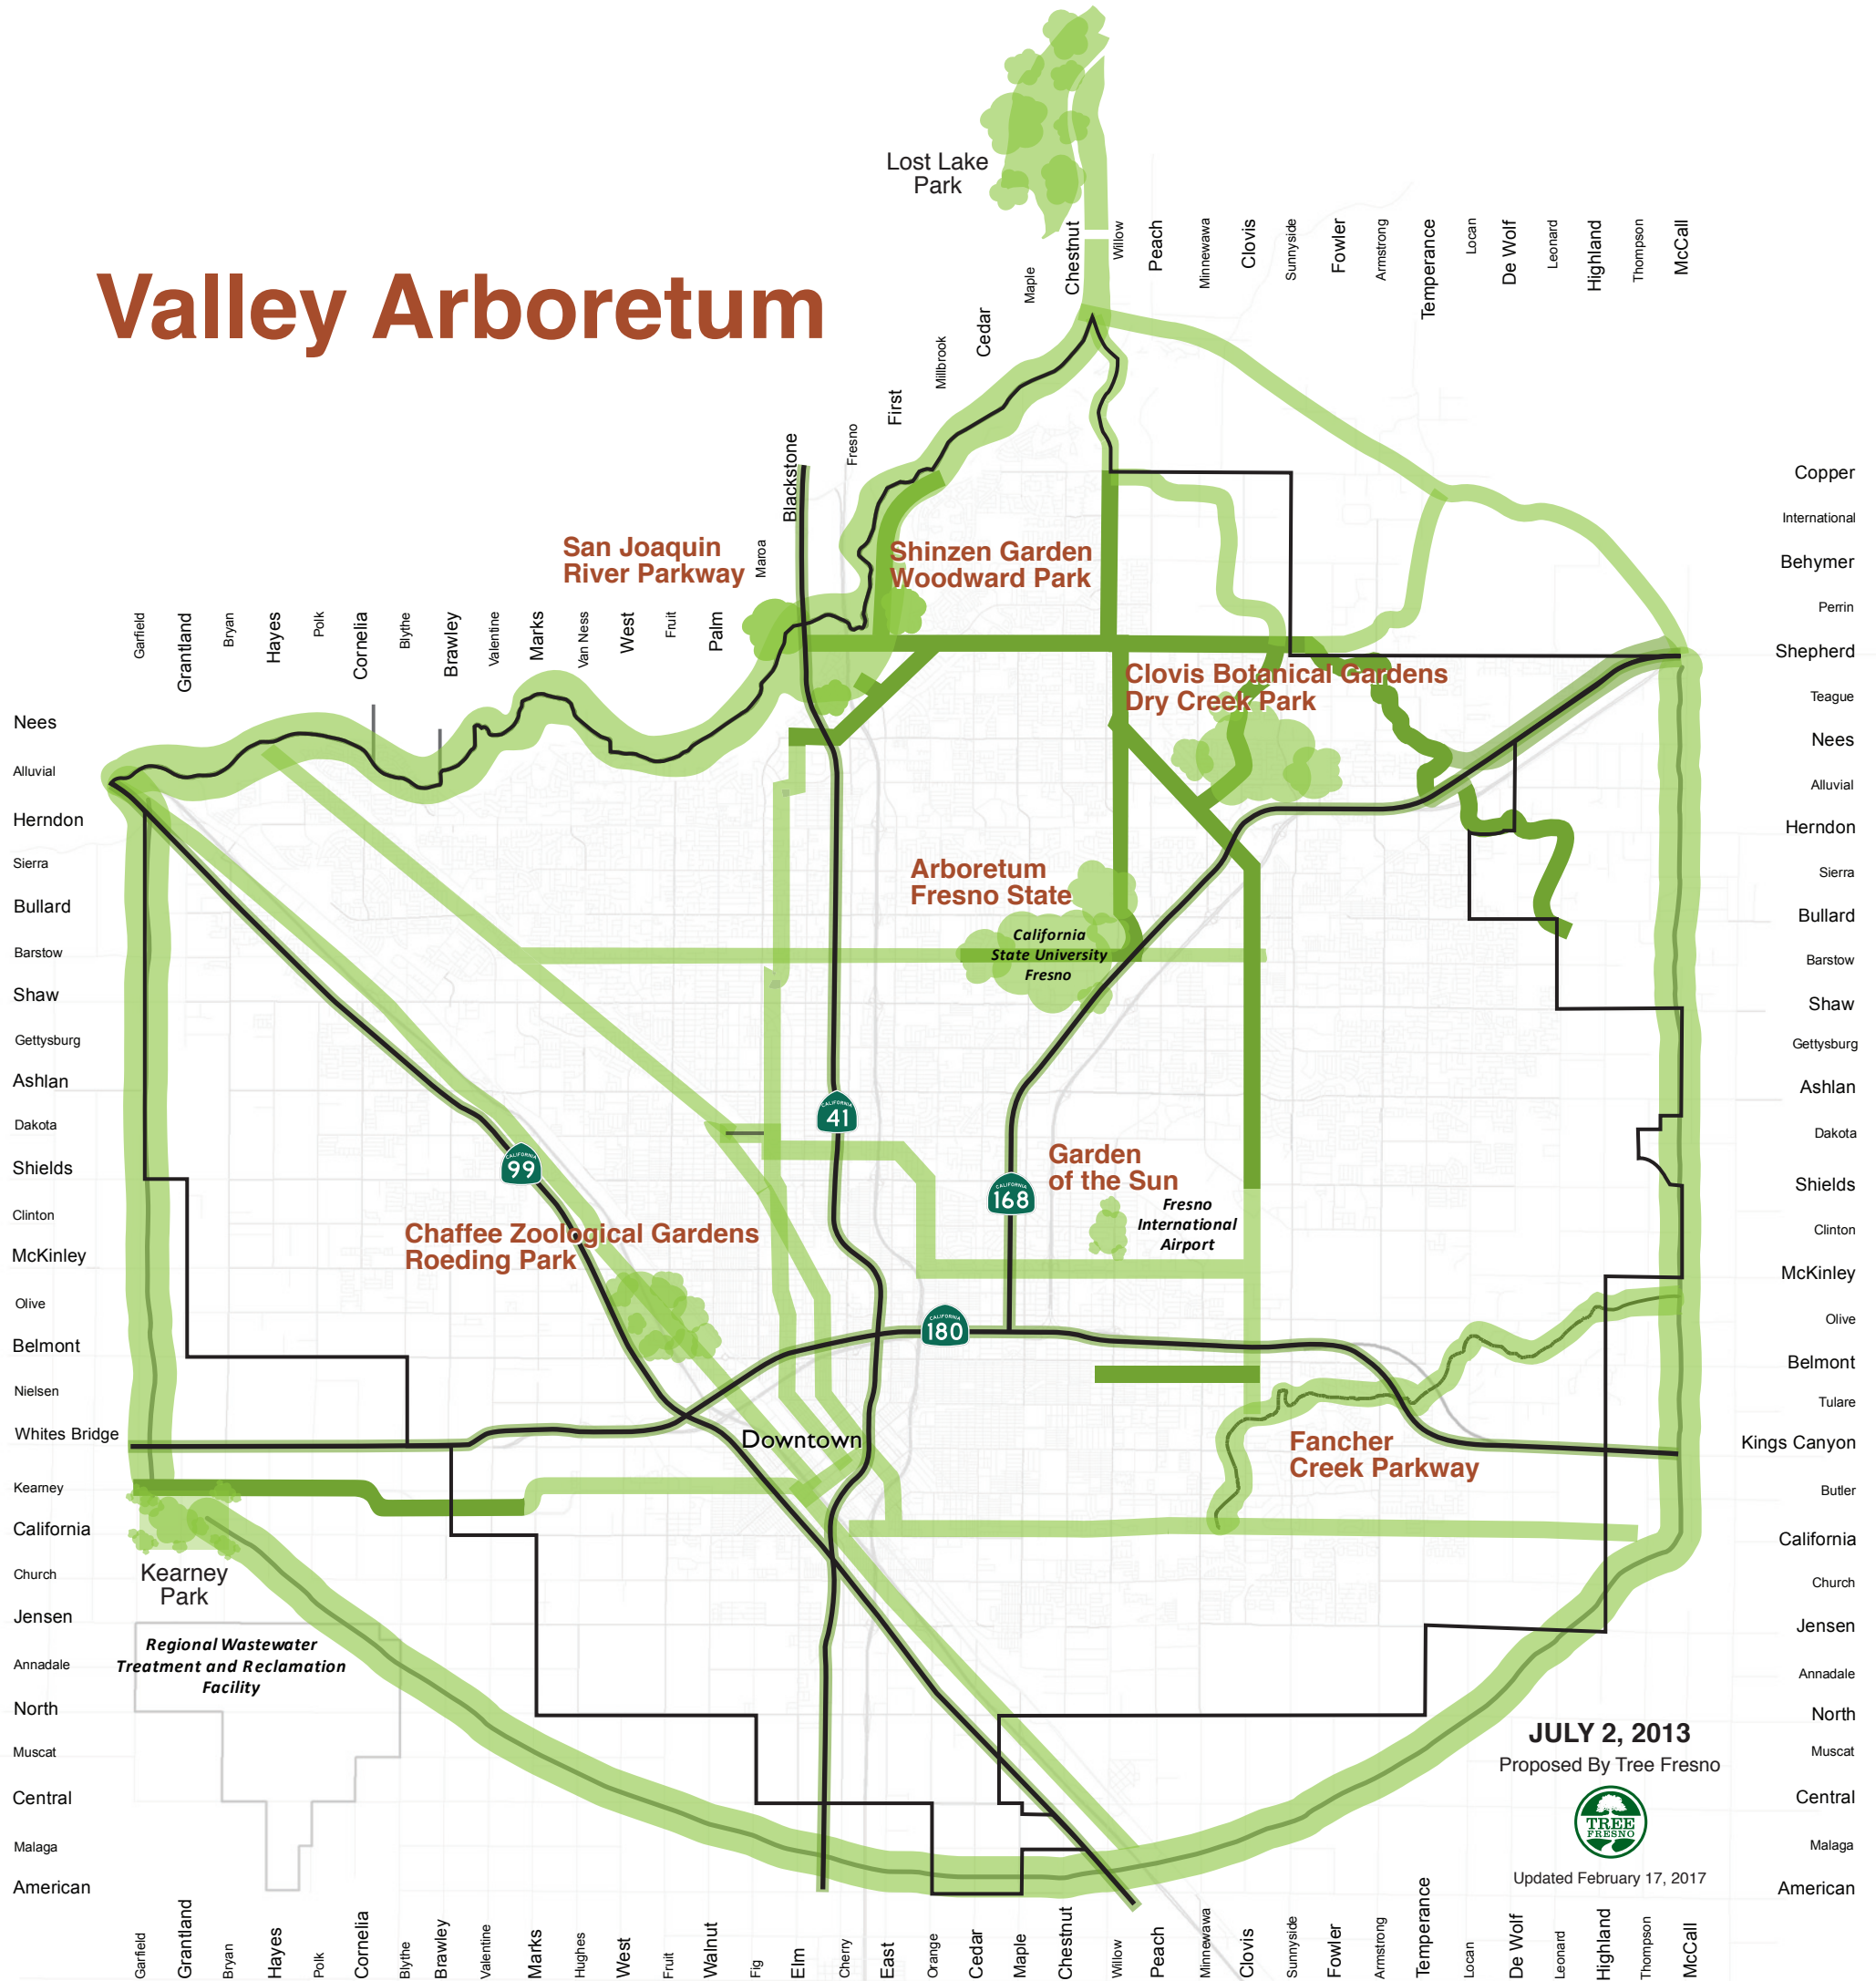

Valley Arboretum

JULY 2, 2013
 Proposed By Tree Fresno

 Updated February 17, 2017