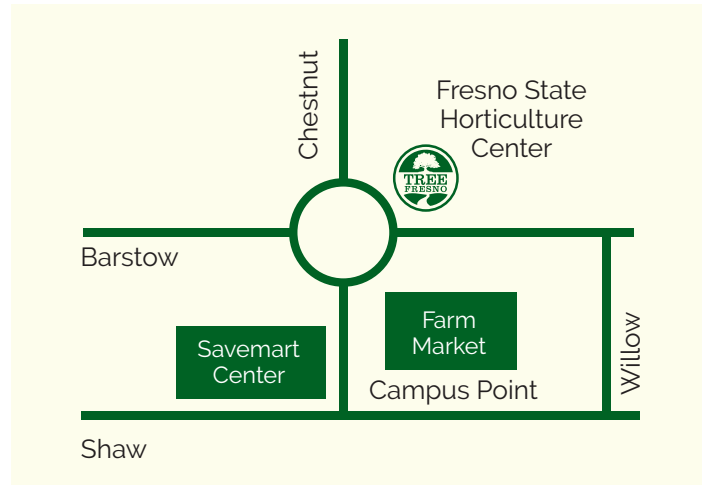

3150 East Barstow Avenue
Fresno, California 93740

Phone: 559.221.5556 | Fax: 559.221.5559

Email: info@treefresno.org

www.treefresno.org